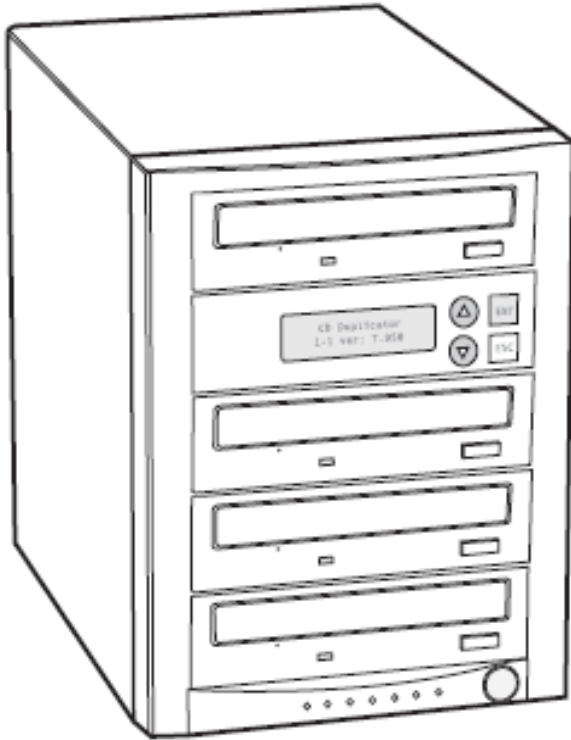

PANELS

SPECIFICATIONS

Model

HDD Capacity

Weight

Dimensions (HxWxD)

CD Recorders

Drive Interface

Read Speed

Write Speed

Drive Buffer Size

System Buffer Size

System Control

System Display

Write Method

Operation Mode

Firmware Upgrade

Power Supply

Agency Certification

Supported Discs

Supported Formats

CD-D13

None

22 lbs.

10.5" x 7.5" x 17.25"

TEAC 52x32x52 CD-RW

IDE / ATAPI

52x

CD-R: 52X, CD-RW: 32X

2MB

8MB

Copy and Search Buttons

LCD Panel; LED Indicator

Auto Detect (DAO, TAO)

Copy, Test, Scan, Compare

Via CD-ROM

AC Input: 115 - 230V

FCC, UL

CD-R, CD-RW (12 & 8cm), card discs

CD-ROM Mode 1 & 2; CD-DA; CD-ROM/XA, Game

CD Mix Mode, Multi-session, HFS CD Bridge, CD

Extra, CD+G (Karaoke), CD-R, CD-RW, Photo CD (slower

speed); Video CD (slower speed)