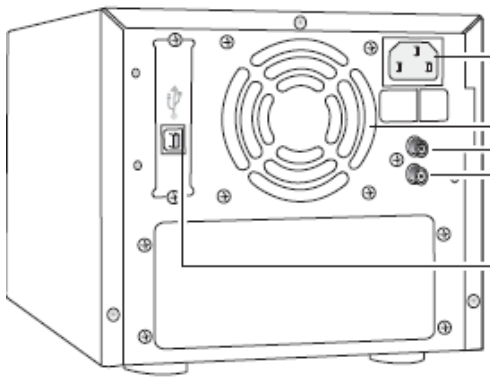

The **CD-D13U** is a 1x3 stand alone duplicator which incorporates a rugged 52x TEAC drive. It performs continuous copy and automatically identifies source CD formats and replicates content as required. It can duplicate a single master CD to CD-R media at up to 52X speeds and CD-RW media at up to 32X speeds. The duplicator performs continuous copy and automatically identifies source CD formats and replicates content as required.

The **CD-D17HD** is a 1x7 stand alone duplicator which incorporates a rugged 52x TEAC drive and internal 80GB hard-drive. It can duplicate a single master CD to CD-R media at up to 52X speeds and CD-RW media at up to 32X speeds. It performs continuous copy and automatically identifies source CD formats and replicates content as required. The CD-D17HD performs continuous copy and automatically identifies source CD formats and replicates content as required.

PANELS CD-D11U

SPECIFICATIONS CD-D11U

CD Recorder	TEAC 52x32x52 CD-RW
Drive Interface	IDE / ATAPI
Read Speed	52x
Write Speed	CD-R: 52x CD-RW: 32x
Drive Buffer Size	2MB
System Buffer Size	8MB
Supported Discs	CD-R, CD-RW (12 & 8cm), card discs
Supported Formats	CD-ROM Mode 1 & 2; CD-DA; CD-ROM/XA Video CD, Game CD Mix Mode, Multi-session, HFS CD Bridge, Photo CD; CD Extra, CD+G (Karaoke), CD-R, CD-RW
System Control	Copy and Search Buttons
System Display	LCD Panel; LED Indicator
Write Method	Auto Detect (DAO, TAO)
Operation Mode	Copy, Test, Scan, Compare
Firmware Upgrade	Via CD-ROM
Dimension	6.7 x 7.5 x 11.2 (H x W x D) Inches
Weight	11.65 lbs.
Power Supply	AC Input: 100~240V
Agency Certification	FCC, UL

Note: If you plan to use the TASCAM CD Duplicator with a computer, connect the CD Duplicator to only UL Listed IBM PC (or compatible) or Macintosh computers that feature a USB (Universal Serial Bus) port, version 2.0.