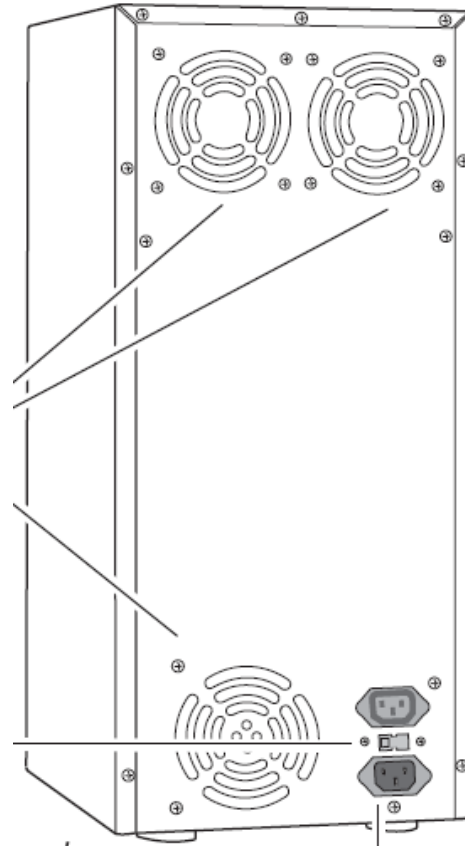

FCC, UL

CD-R, CD-RW (12 & 8cm), card discs

CD-ROM Mode 1 & 2; CD-DA; CD-ROM/XA, Game

CD Mix Mode, Multi-session, HFS CD Bridge, CD

Extra, CD+G (Karaoke), CD-R, CD-RW, Photo CD (slower

speed); Video CD (slower speed)

## PANELS