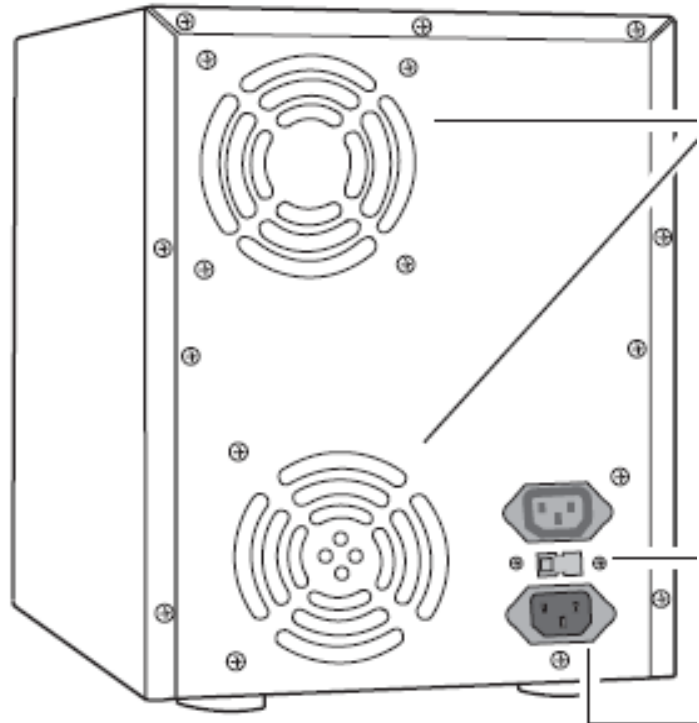

PANELS

SPECIFICATIONS

Model

HDD Capacity

Weight

Dimensions (HxWxD)

CD Recorders

Drive Interface

Read Speed

Write Speed

Drive Buffer Size

System Buffer Size

System Control

System Display

Write Method

Operation Mode

Firmware Upgrade

Power Supply

Agency Certification

Supported Discs

Supported Formats

CD-D13

None

22 lbs.

10.5" x 7.5" x 17.25"

TEAC 52x32x52 CD-RW

IDE / ATAPI

52x

CD-R: 52X, CD-RW: 32X

2MB

8MB

Copy and Search Buttons

LCD Panel; LED Indicator

Auto Detect (DAO, TAO)

Copy, Test, Scan, Compare

Via CD-ROM

AC Input: 115 - 230V

FCC, UL

CD-R, CD-RW (12 & 8cm), card discs

CD-ROM Mode 1 & 2; CD-DA; CD-ROM/XA, Game

CD Mix Mode, Multi-session, HFS CD Bridge, CD

Extra, CD+G (Karaoke), CD-R, CD-RW, Photo CD (slower

speed); Video CD (slower speed)